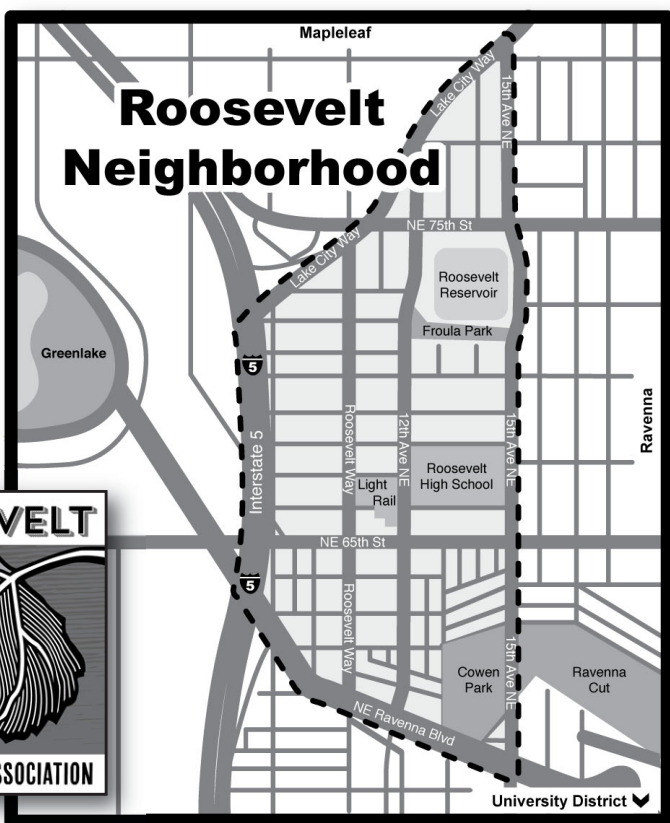

Roosevelt Neighborhood Association

LAND USE ACADEMY

A community-driven project for neighbors to learn about and develop local land use policy

Series of meetings and process to:

- Review recent history of land use in Roosevelt (*Roosevelt 101*)
- Learn about current issues in land use planning (*Land Use 201*)
- Determine community development preferences (*Topic-Specific Meetings*)

Curriculum Information

Roosevelt 101

Saturday, July 25, 2015
10:00 AM

At the Bull Moose Festival
6801 Roosevelt Way NE
Seattle, WA 98115
Calvary Christian Assembly
Room TBD

Land Use 201

Time and Location TBD

Topic-Specific Meetings

- Light Rail Transit Oriented Development (TOD)
- Roosevelt Reservoir
- Sisley Property Redevelopment

Time and Location TBD

***FREE for Interested
Community Members!***

Observers Welcome!